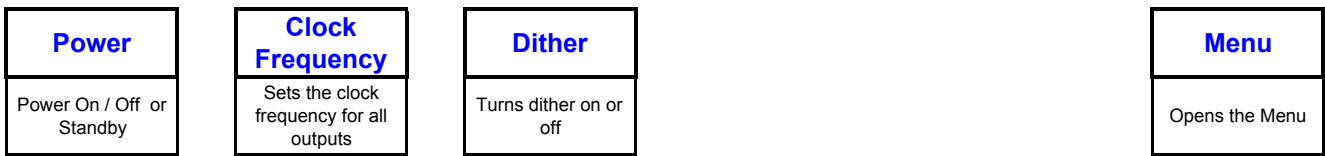

dCS Verona Control Summary

44.1kHz
48kHz

Press "Step >" to move along the Menu, press "< Step" to move back.
Press "Select" to set a menu option or change options.