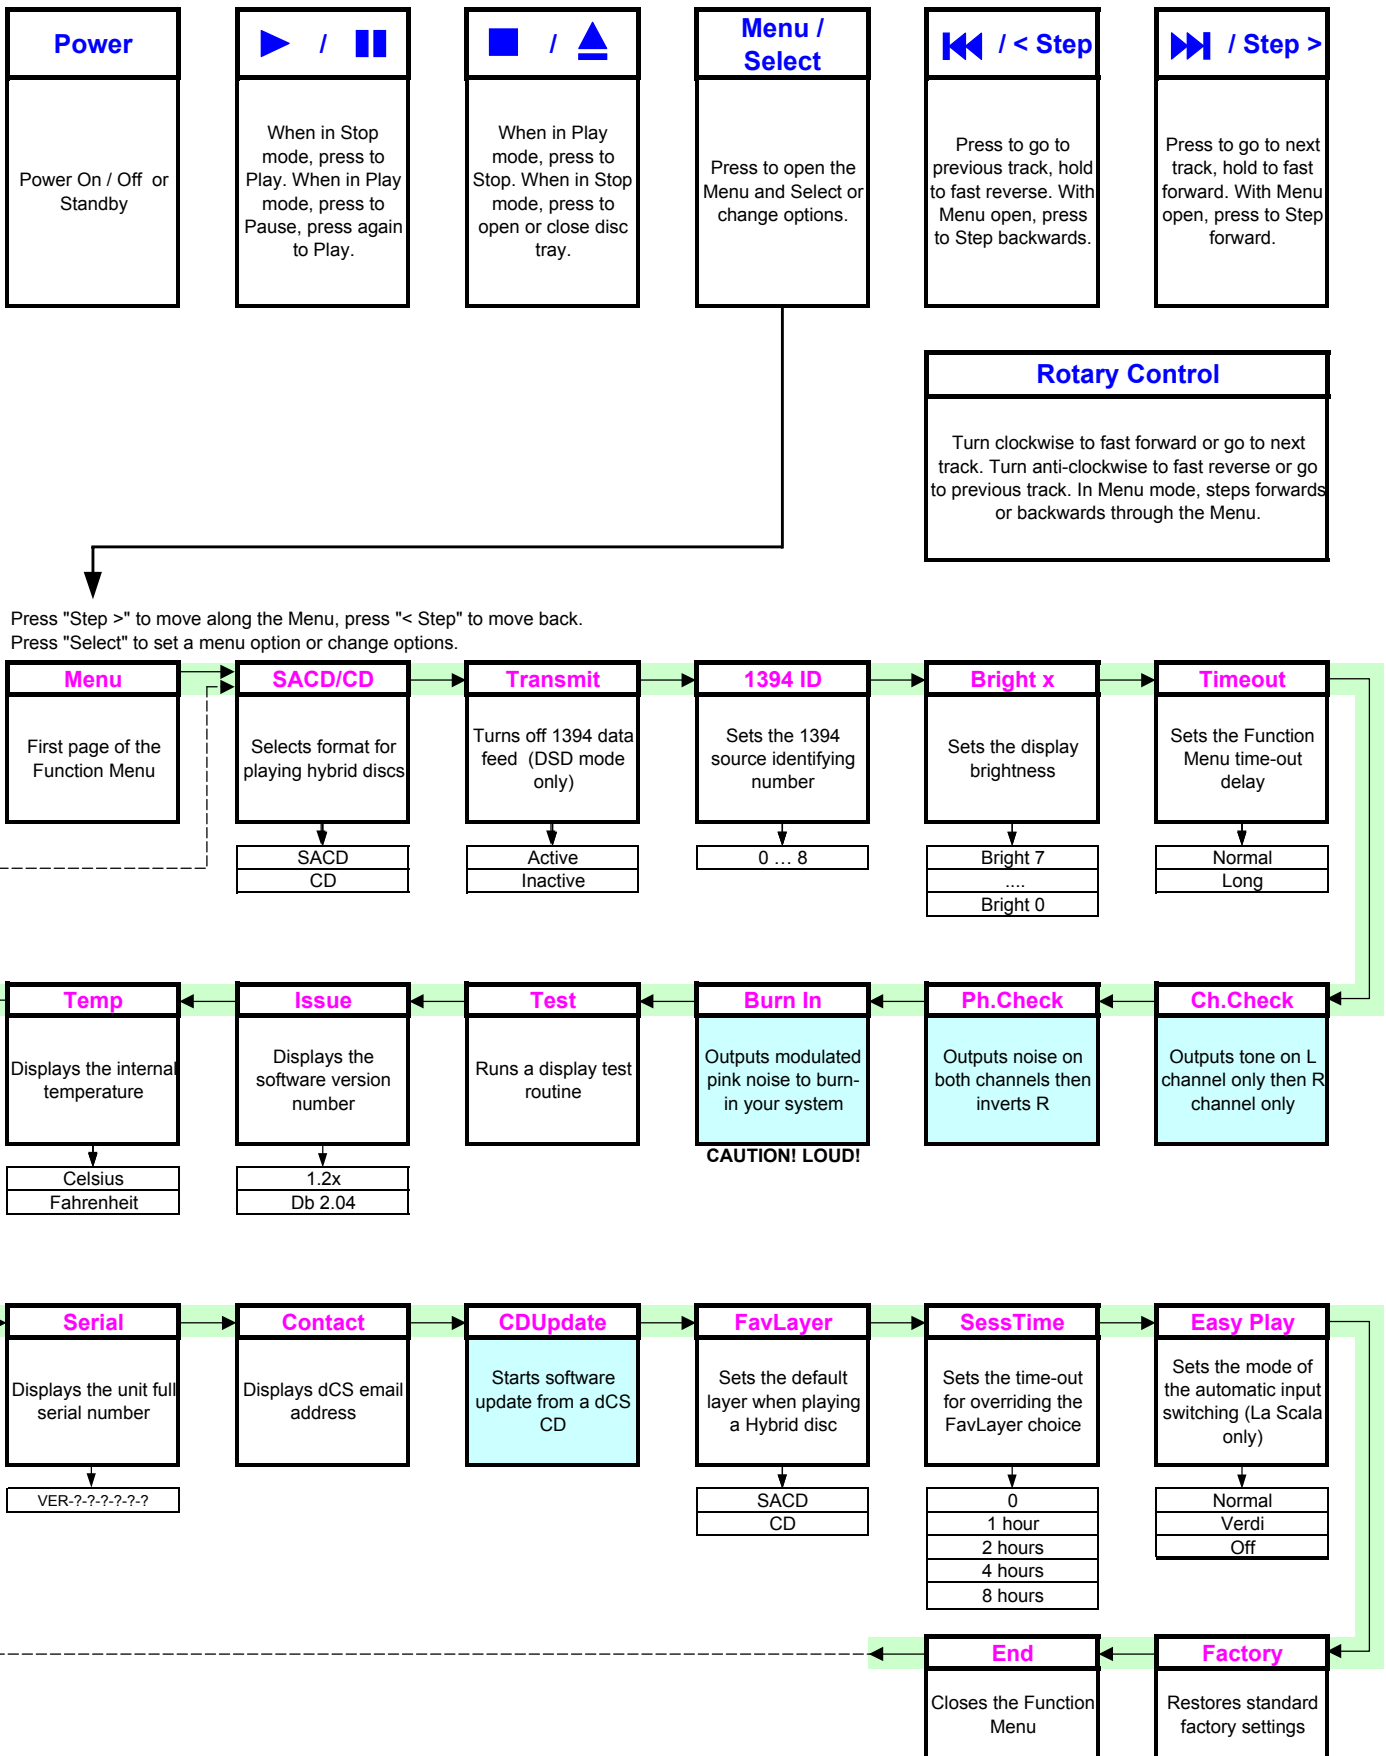

# dCS Verdi / La Scala Control Summary

  = feature is not available from 1394 outputs.