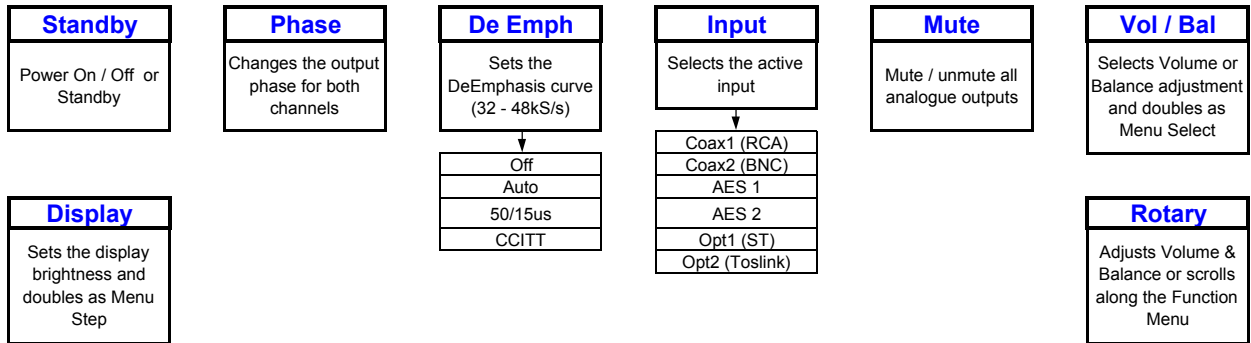

dCS Elgar AT Control Summary

To open the Menu, hold down "Vol / Bal" and press "Display".
 To page through the Menu, press "Display".
 To select, display or change an option, press "Vol / Bal".