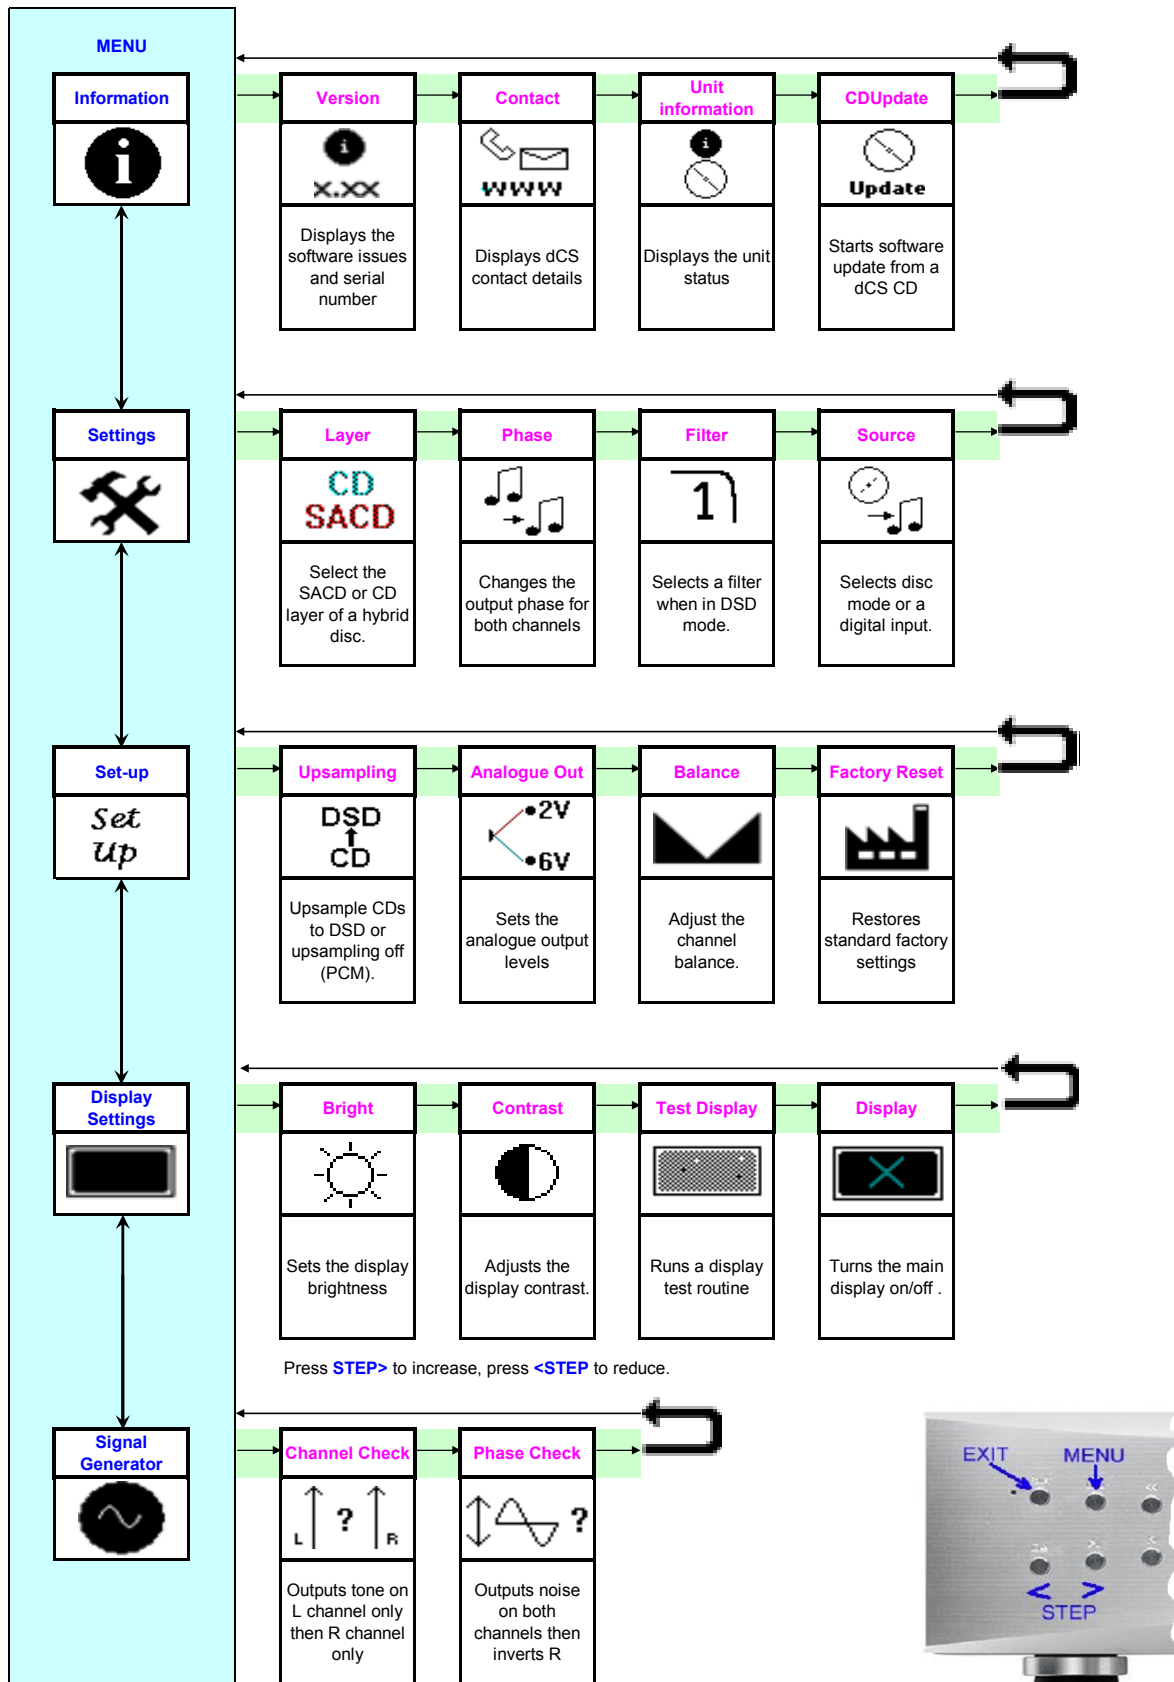

# dCS Puccini Menu Guide

Press the **MENU** button to open the menu, the **EXIT** button to close it. The **STEP >** button moves along the menu, the **STEP <** button moves back. Press the **MENU** button to set a menu option or change options.